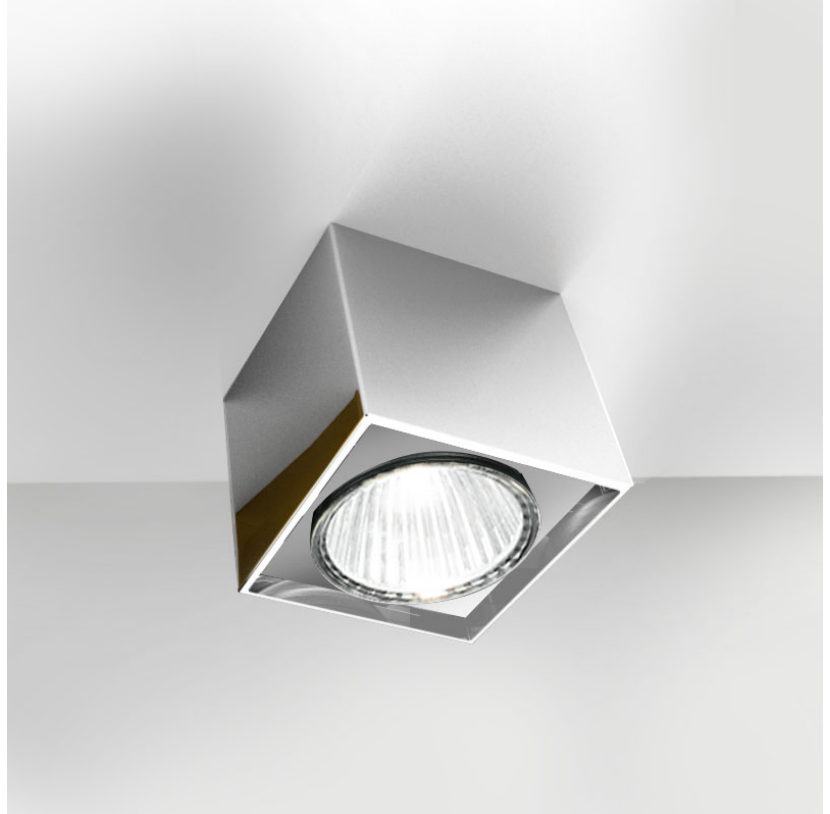

TWO SURFACE

D82164

GENERAL

Series: Two _____
Brand: Panzeri _____
Division: Design _____
Mounting Type: Surface _____
Mounting Location: Ceiling _____
Subcategory: Downlight _____

PHYSICAL

Shape: Cube _____
Length (mm): 80 _____
Length (in): 3 1/8" _____
Width (mm): 80 _____
Width (in): 3 1/8" _____
Height (mm): 87 _____
Height (in): 3 1/2" _____
Light Distribution: Downlight _____
Weight (kg): 1.4 _____
Weight (lbs): 3 _____
Fixture Finish: PAL _____
Fixture Material: Aluminum _____

ELECTRICAL

Number of Lamps: 1 _____
Lamp Type: LED Retrofit / Halogen _____
Lamp Shape: MR16 _____
Bulb Included: Bulb Not Included _____
Total Output Wattage (W): 6 / 50 _____
Max. Wattage Per Lamp (W): 6 / 50 _____
Lamp Base: GU10 _____
Input Voltage (V): 120 _____

LED

OPTICAL

RATINGS AND CERTIFICATIONS

Certified By: CSA Certified to UL and CSA Standards _____
IP rating: IP20 _____