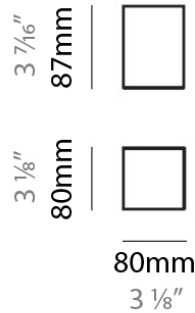

TWO SURFACE

D82164

GENERAL

Series: Two _____
Brand: Panzeri _____
Division: Design _____
Mounting Type: Surface _____
Mounting Location: Ceiling _____
Subcategory: Downlight _____

PHYSICAL

Shape: Cube _____
Length (mm): 80 _____
Length (in): 3 1/8" _____
Width (mm): 80 _____
Width (in): 3 1/8" _____
Height (mm): 87 _____
Height (in): 3 1/2" _____
Light Distribution: Downlight _____
Weight (kg): 1.4 _____
Weight (lbs): 3 _____
Fixture Finish: PAL _____
Fixture Material: Aluminum _____

ELECTRICAL

Number of Lamps: 1 _____
Lamp Type: LED Retrofit / Halogen _____
Lamp Shape: MR16 _____
Bulb Included: Bulb Not Included _____
Total Output Wattage (W): 6 / 50 _____
Max. Wattage Per Lamp (W): 6 / 50 _____
Lamp Base: GU10 _____
Input Voltage (V): 120 _____

LED

OPTICAL

RATINGS AND CERTIFICATIONS

Certified By: CSA Certified to UL and CSA Standards _____
IP rating: IP20 _____